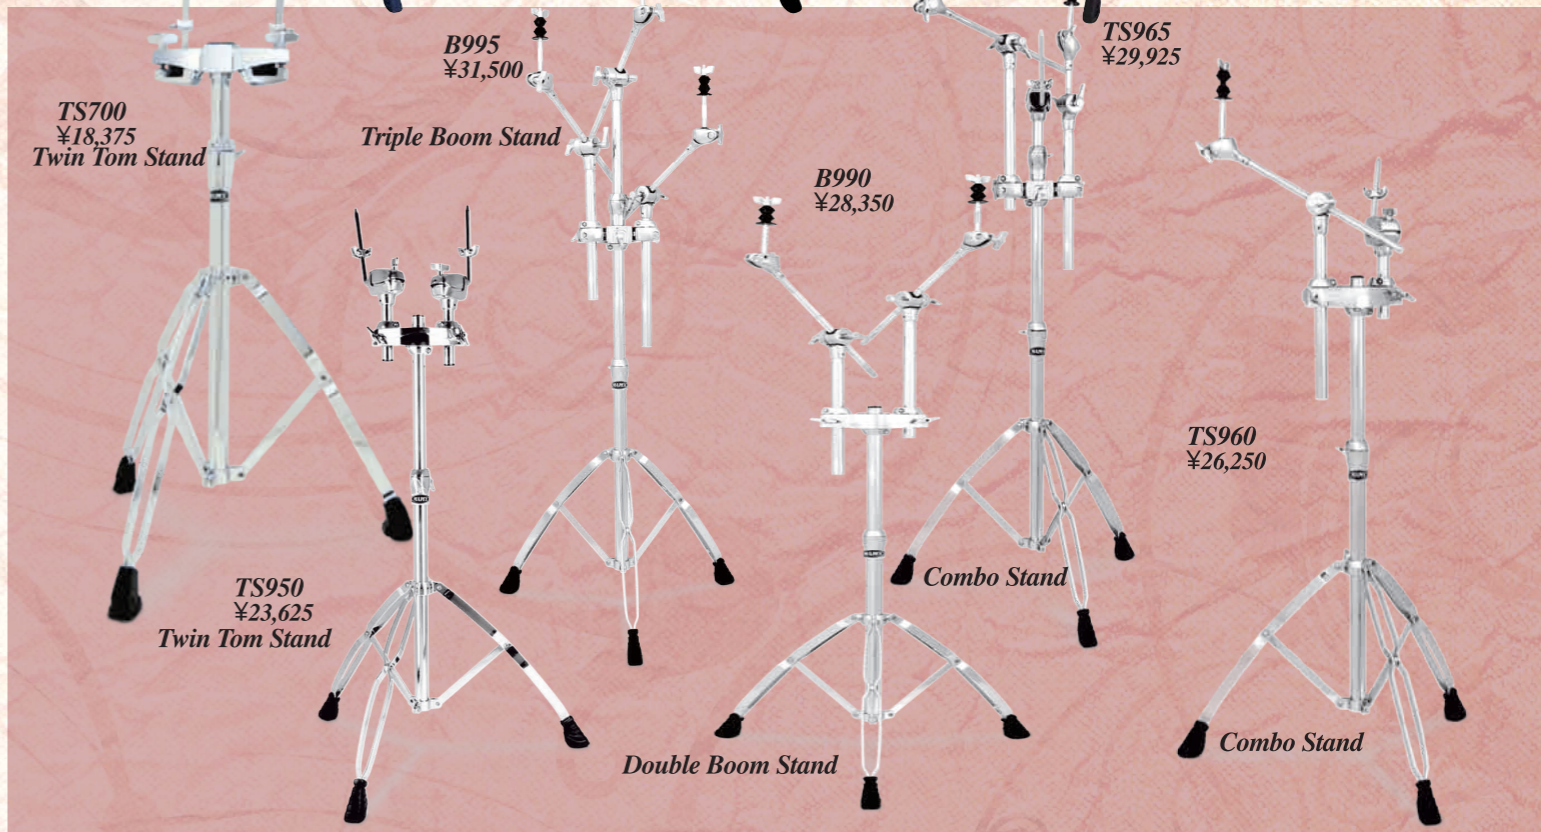

X Series

A Series

X-L2 ¥126,000

A-L2 ¥140,700

L-HH ¥47,250

AX-VST ¥37,800

X-L ¥40,950

A-L ¥61,950

T-270 ¥6,825

T-550 ¥10,500

T-755 ¥17,325

T-765 ¥17,640

T-575 ¥13,650

T-570 ¥11,550

T-750 ¥16,800

TS700 ¥18,375
Twin Tom Stand

B995 ¥31,500
Triple Boom Stand

B990 ¥28,350
Double Boom Stand

TS950 ¥23,625
Twin Tom Stand

TS965
Combo Stand

TS960 ¥26,250
Combo Stand