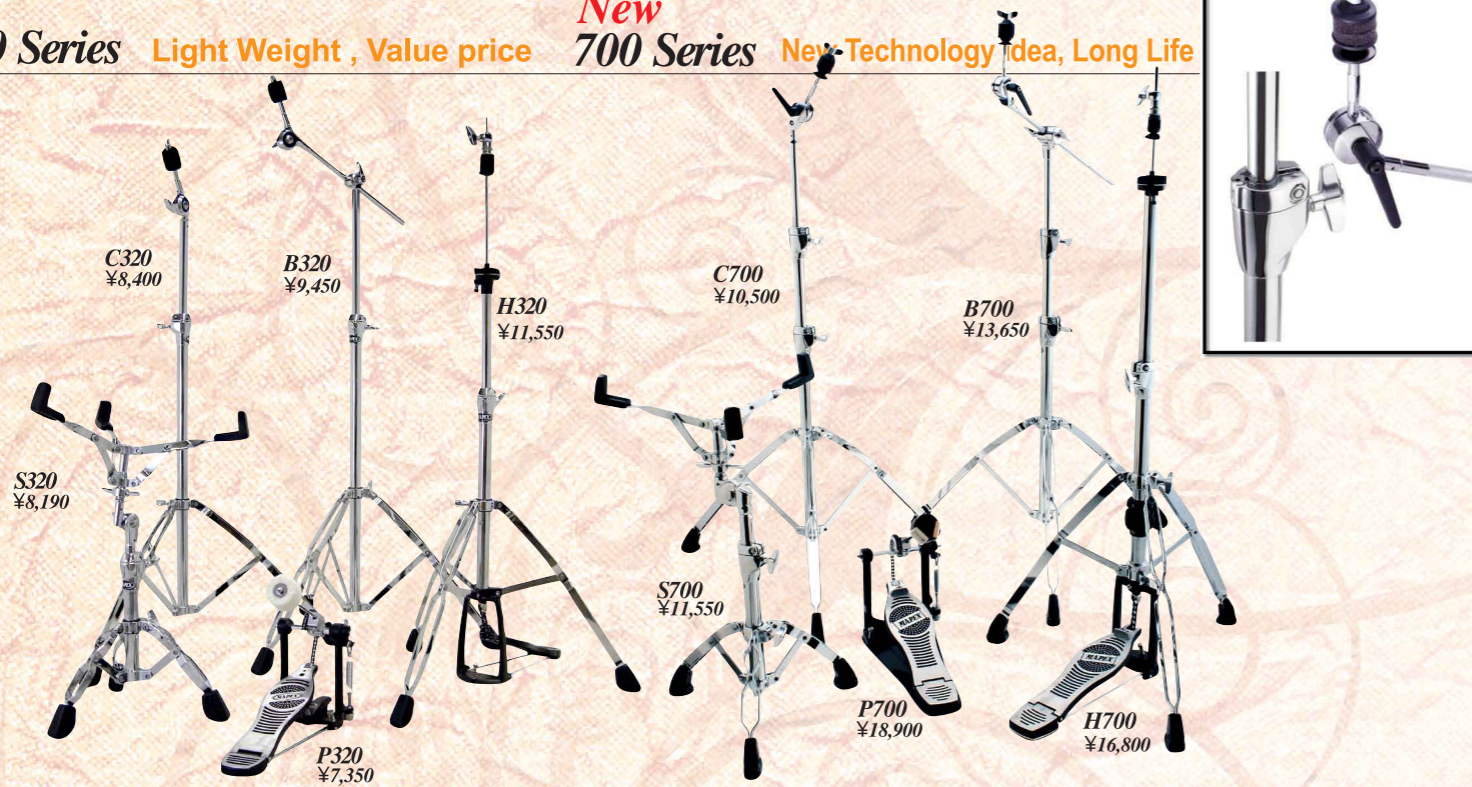

BS-SNP42 42/pcs Wire ¥2,940
 BS-SNP16 16/pcs Wire ¥2,310
 BS-SNP42 42/本 Wire ¥2,940

Silicone Cloth ¥735

Original Drum Heads

Steel Chrome Snare Side

Pure White Coated Head With Reverse Dot Head

Pure White Coated Head

Pure White Coated Heads

BSH8PWCD 8inch ¥1,365
 BSH10PWCD 10inch ¥1,470
 BSH12PWCD 12inch ¥1,575
 BSH13PWCD 13inch ¥1,680
 BSH14PWCD 14inch ¥1,785
 BSH16PWCD 16inch ¥2,100
 BSH18PWCD 18inch ¥2,520
 BSH18B PWCD 18inch bass ¥2,940
 BSH20B PWCD 20inch bass ¥3,360
 BSH22B PWCD 22inch bass ¥3,675
 BSH24B PWCD 24inch bass ¥4,200
 Pure White Coated W/ reverse dot Heads
 BSH14PWCD-RD 14inch ¥1,995
 Chrome Steel snare Side Heads
 BSH10CMSD 10inch for SN Side ¥1,995
 BSH12CMSD 12inch for SN Side ¥2,100
 BSH13CMSD 13inch for SN Side ¥2,205
 BSH14CMSD 14inch for SN Side ¥2,415

Handcrafted by Drummer's drummer

Mapex hardware

320 Series **Light Weight , Value price** **New** 700 Series **New Technology Idea, Long Life**

Single Pedal Drum Case
P-BAG ¥3,150

P390 Twin Drum Pedal
Open Price

P980 Twin Drum Pedal
¥51,450

P550 Single Drum Pedal
¥10,500

P580 Twin Drum Pedal
¥37,800

P950 Single Drum Pedal
¥19,425

Adjustable Bass Drum Lift
AC909 ¥3,150

Adjustable Tension remote Hat
CH72 ¥9,975

Boom arm Holder
AC911 ¥8,400