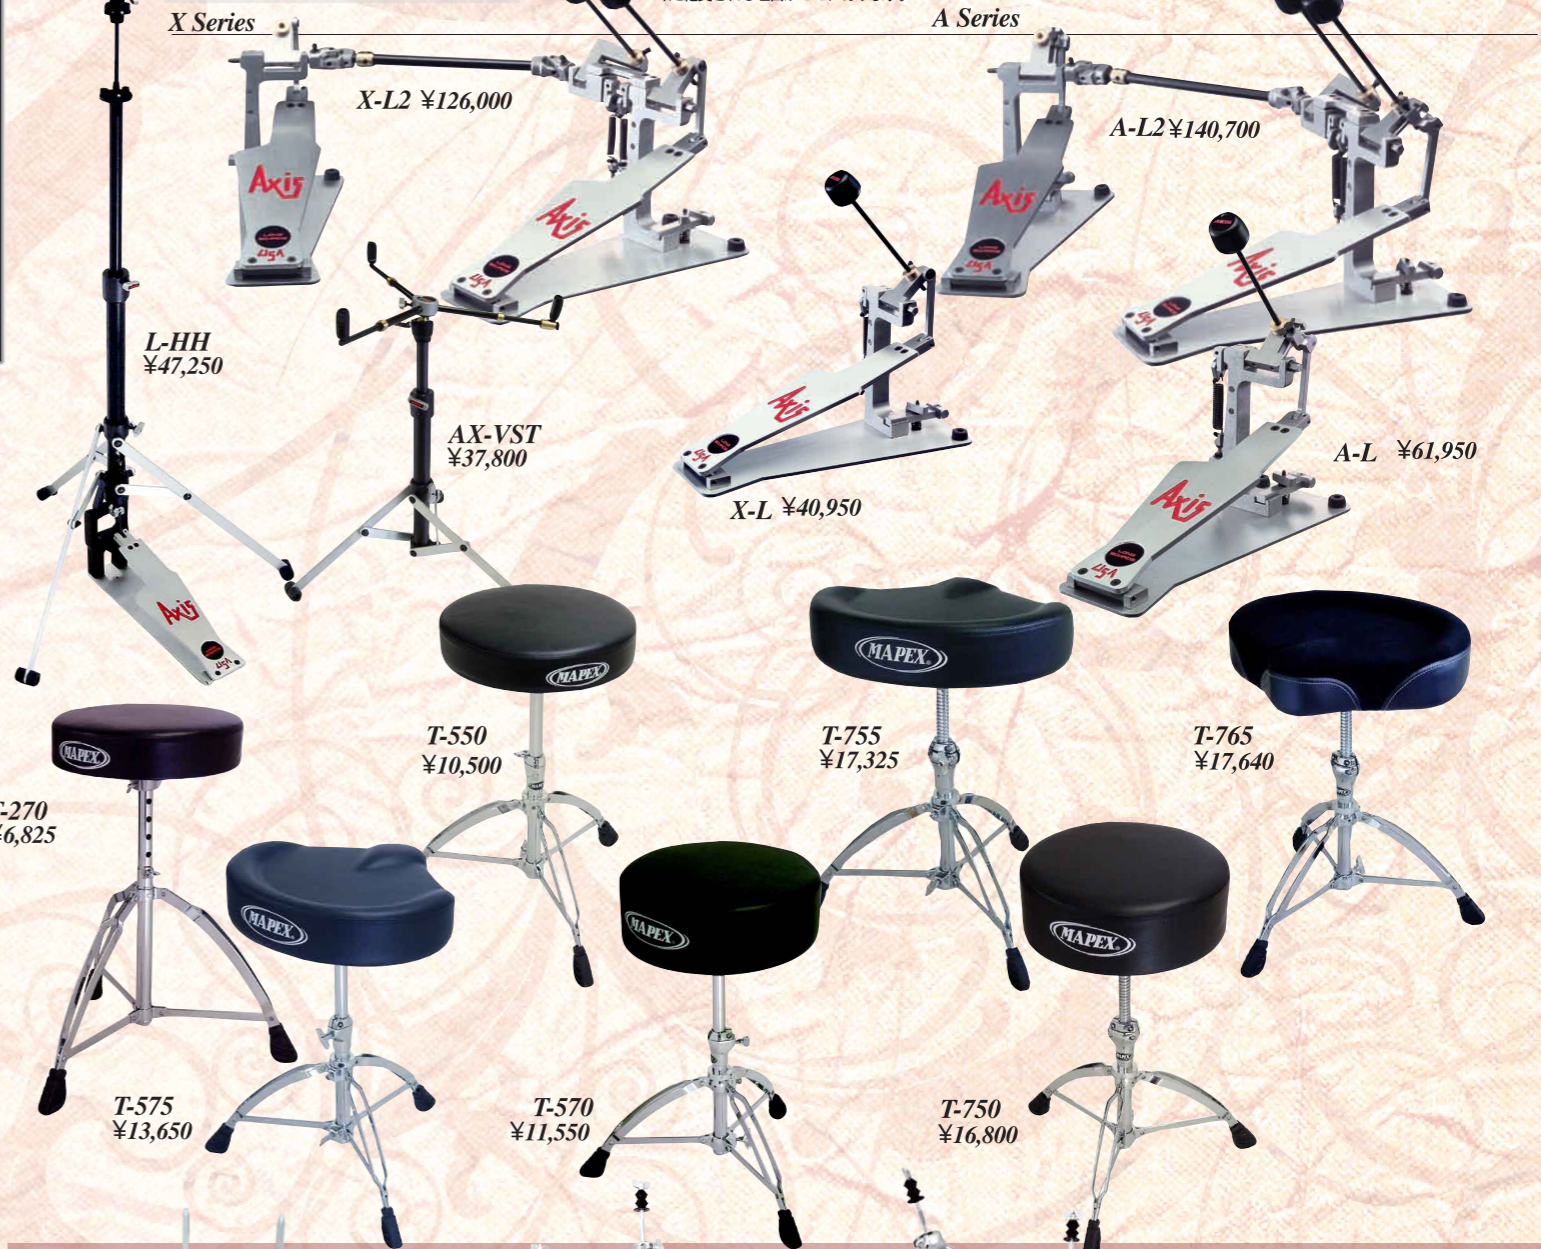

TS700 ¥18,375
Twin Tom Stand

B995 ¥31,500
Triple Boom Stand

X Series

A Series

X-L2 ¥126,000

A-L2 ¥140,700

L-HH ¥47,250

AX-VST ¥37,800

X-L ¥40,950

A-L ¥61,950

T-550 ¥10,500

T-755 ¥17,325

T-765 ¥17,640